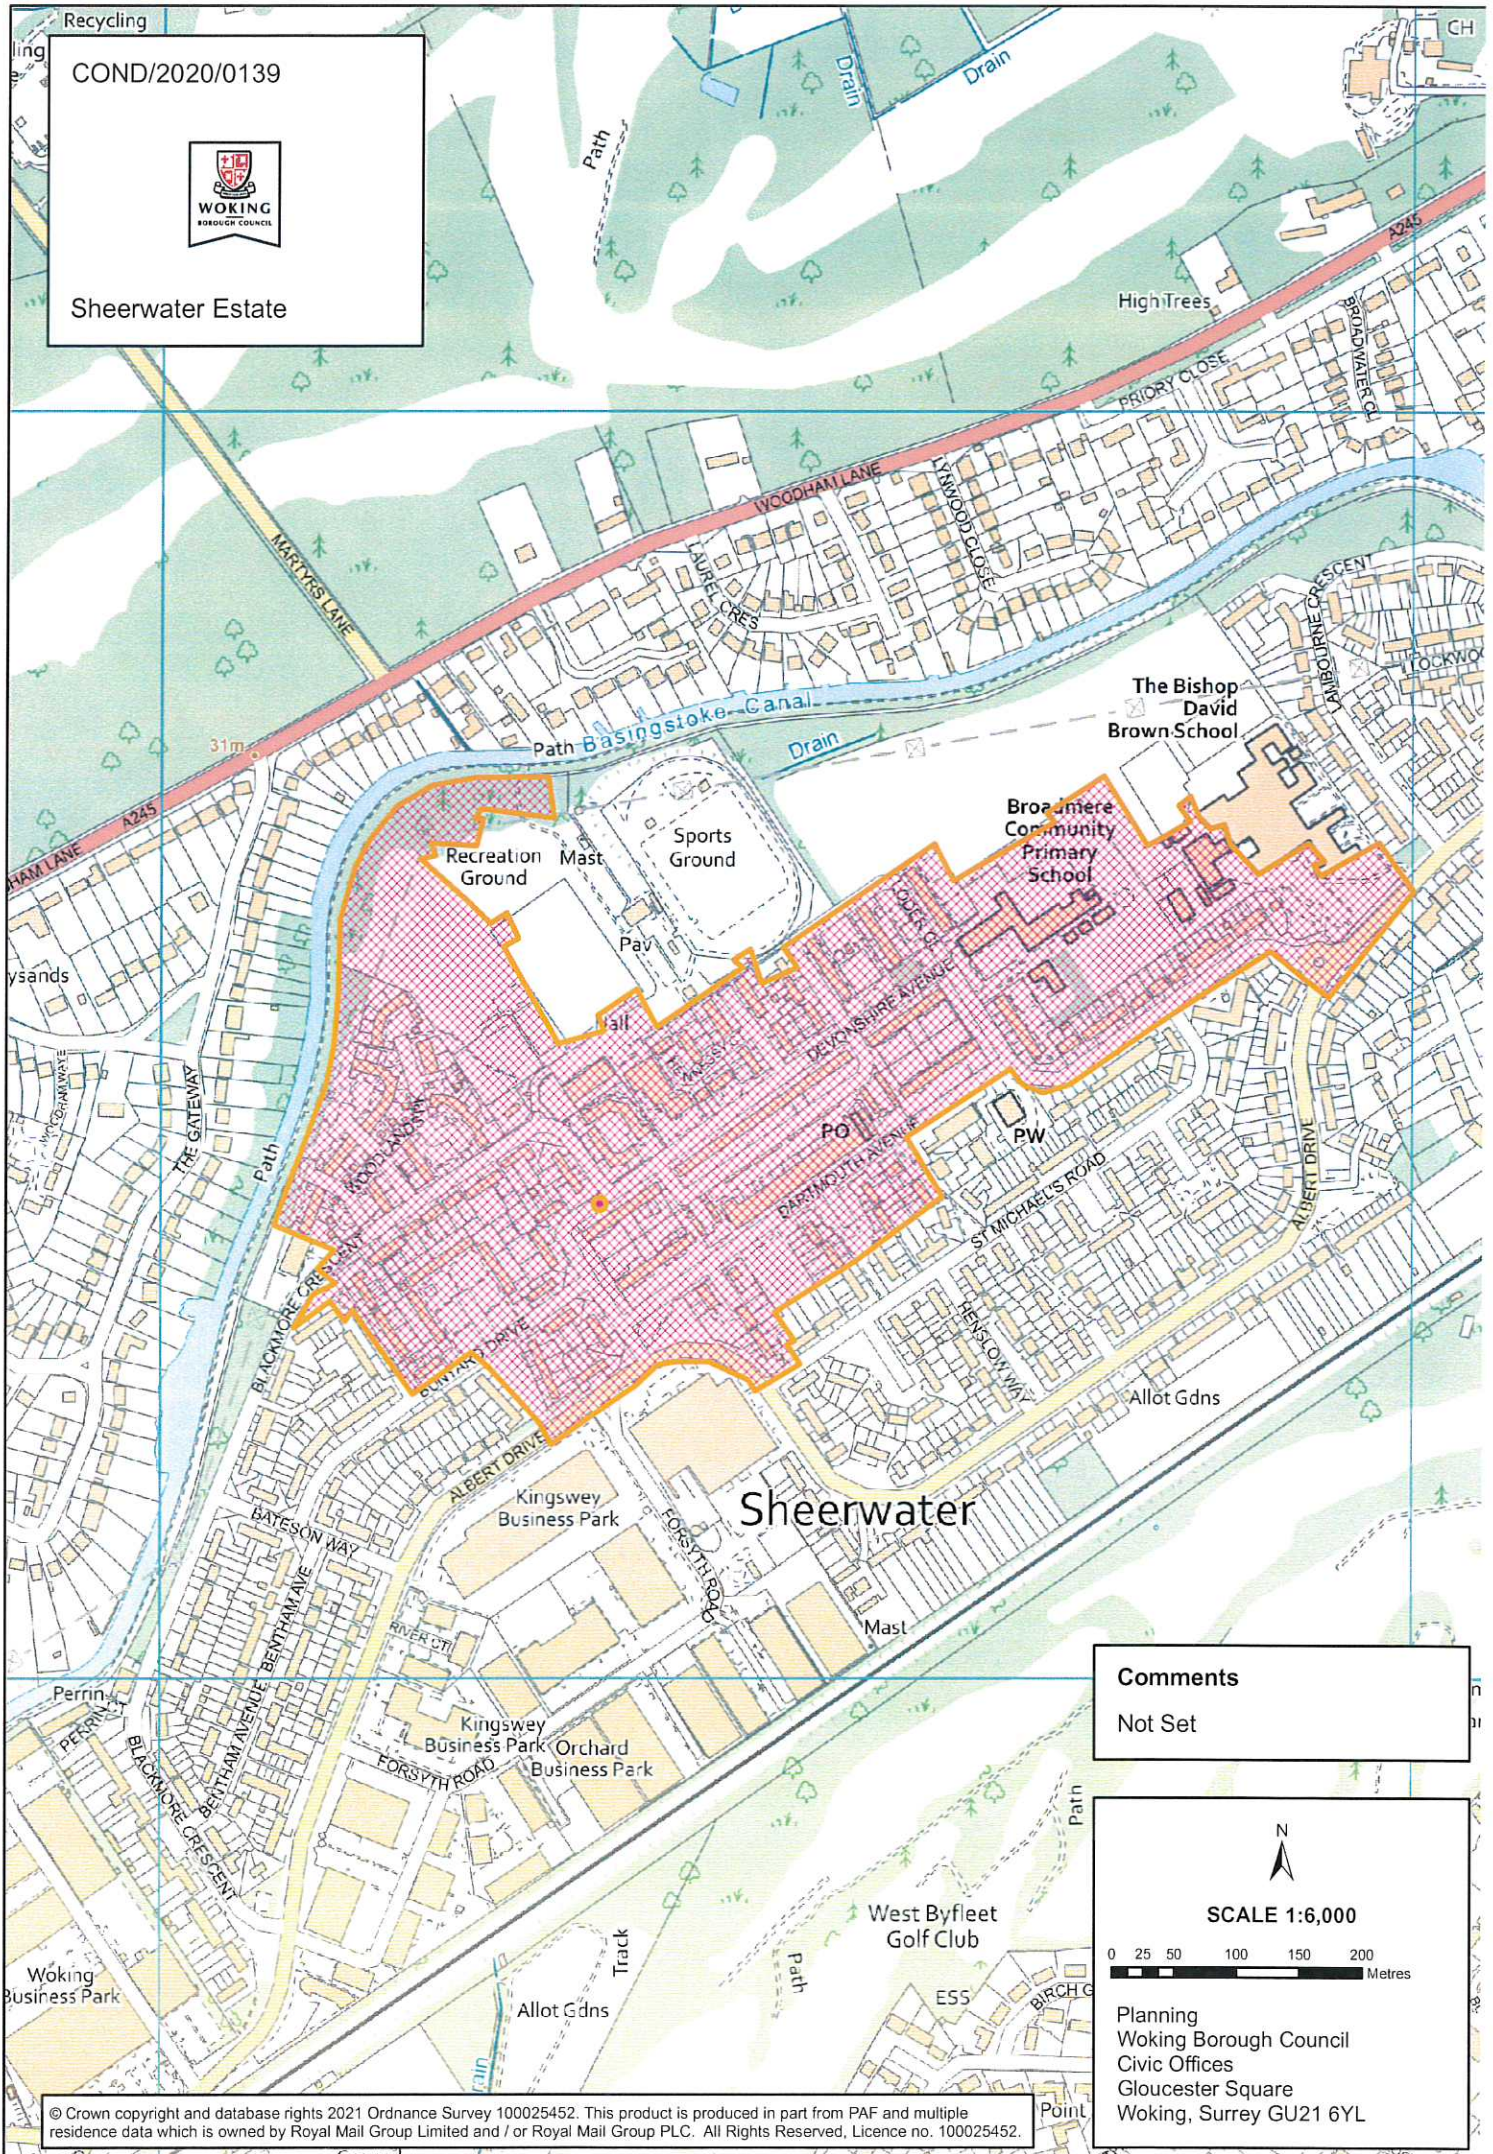

COND/2020/0139

Sheerwater Estate

**Comments**

Not Set

SCALE 1:6,000

Planning  
Woking Borough Council  
Civic Offices  
Gloucester Square  
Woking, Surrey GU21 6YL